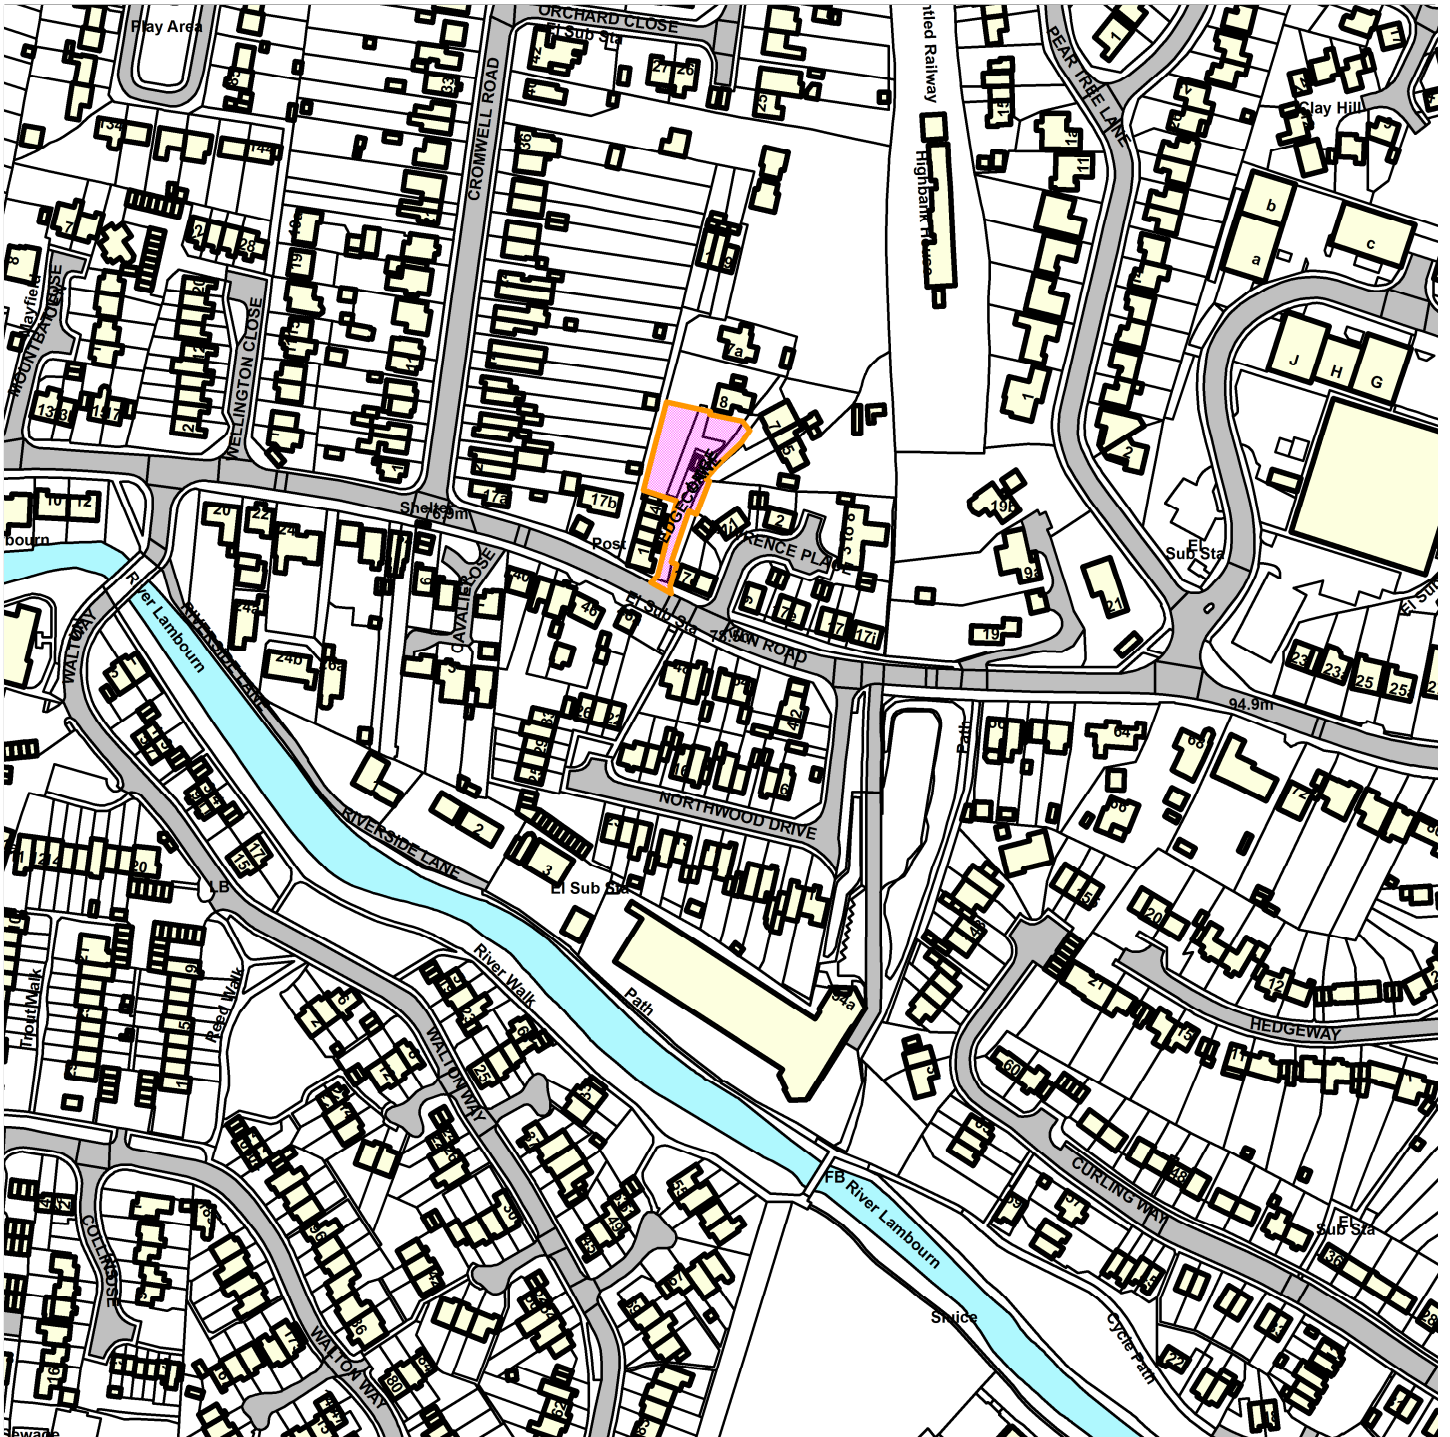

19/01850/FULD

Land North of 4 and South of 8 Edgecombe Lane, Newbury

Map Centre Coordinates :

Scale : 1:2639

Reproduced from the Ordnance Survey map with the permission of the Controller of Her Majesty's Stationery Office © Crown Copyright 2003.

Unauthorised reproduction infringes Crown Copyright and may lead to prosecution or civil proceedings .

Organisation	West Berkshire Council
Department	
Comments	Not Set
Date	12 September 2019
SLA Number	0100024151